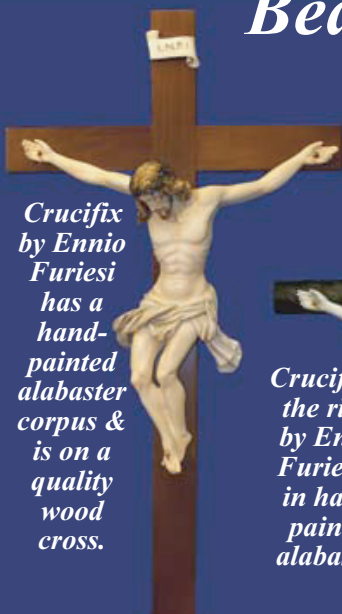

Beautiful Crucifixes from Italy

Crucifix by Ennio Furiesi has a hand-painted alabaster corpus & is on a quality wood cross.

1617-C 27"

Crucifix at the right by Ennio Furiesi is in hand-painted alabaster.

Crucifix at the left has a white alabaster corpus & is on a quality wood cross.

Crucifix in a hand-painted alabaster corpus & on a quality wood cross.

ES-830-C
26 1/2"

Crucifix is in hand-painted alabaster on a quality wood cross.

The Capodimonte Crucifix at the right is by Luciano Cazzola.

Made of hand-painted porcelain on a walnut cross.

Crucifix with an antiqued porcelain corpus on a quality wood cross.

EG-1209-P
16"

Crucifix in hand-painted alabaster on a quality wood cross.