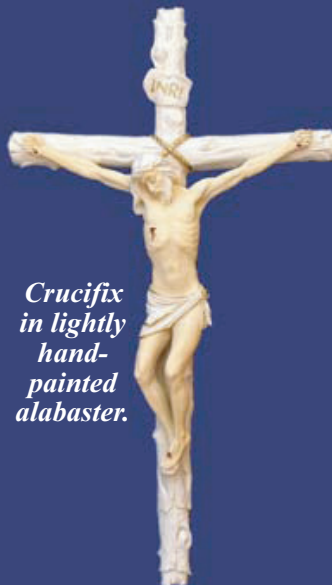

Beautiful Crucifixes from Italy

Crucifix by Ennio Furiesi has a hand-painted alabaster corpus & is on a quality wood cross.

1617-C 27"

Crucifix at the right by Ennio Furiesi is in hand-painted alabaster.

Crucifix at the left has a white alabaster corpus & is on a quality wood cross.

Crucifix in a hand-painted alabaster corpus & on a quality wood cross.

ES-830-C
26 1/2"

Crucifix is in hand-painted alabaster on a quality wood cross.

The Capodimonte Crucifix at the right is by Luciano Cazzola.

Made of hand-painted porcelain on a walnut cross.

Crucifix with an antiqued porcelain corpus on a quality wood cross.

EG-1209-P
16"

Crucifix in hand-painted alabaster on a quality wood cross.

A-58-TN 20"

Crucifix in lightly hand-painted alabaster.

Crucifix in hand-painted alabaster.

ET-60-C 23"