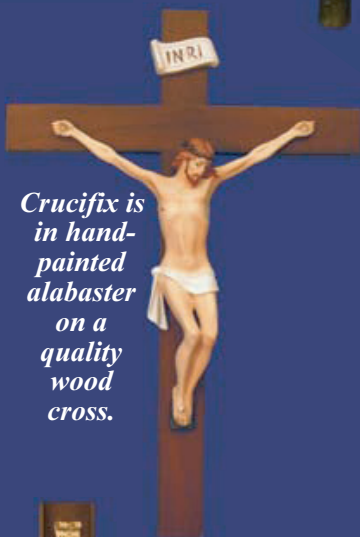

Beautiful Crucifixes from Italy

Crucifix by Ennio Furiesi has a hand-painted alabaster corpus & is on a quality wood cross.

1617-C 27"

Crucifix at the right by Ennio Furiesi is in hand-painted alabaster.

Crucifix at the left has a white alabaster corpus & is on a quality wood cross.

Crucifix in a hand-painted alabaster corpus & on a quality wood cross.

ES-830-C
26 1/2"

Crucifix is in hand-painted alabaster on a quality wood cross.

The Capodimonte Crucifix at the right is by Luciano Cazzola.

Made of hand-painted porcelain on a walnut cross.

Crucifix with an antiqued porcelain corpus on a quality wood cross.

EG-1209-P
16"

Crucifix in hand-painted alabaster on a quality wood cross.