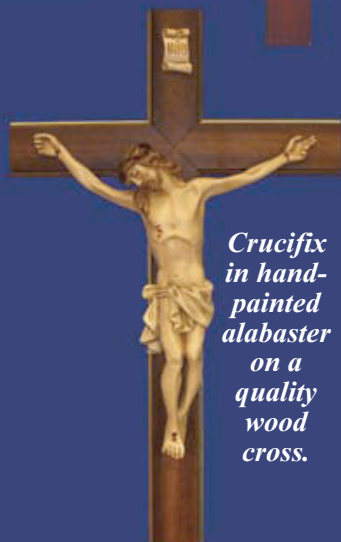

Beautiful Crucifixes from Italy

Crucifix by Ennio Furiesi has a hand-painted alabaster corpus & is on a quality wood cross.

1617-C 27"

Crucifix at the right by Ennio Furiesi is in hand-painted alabaster.

Crucifix at the left has a white alabaster corpus & is on a quality wood cross.

Crucifix in a hand-painted alabaster corpus & on a quality wood cross.

ES-830-C
26 1/2"

Crucifix is in hand-painted alabaster on a quality wood cross.

The Capodimonte Crucifix at the right is by Luciano Cazzola.

Made of hand-painted porcelain on a walnut cross.

Crucifix with an antiqued porcelain corpus on a quality wood cross.

EG-1209-P
16"

Crucifix in hand-painted alabaster on a quality wood cross.