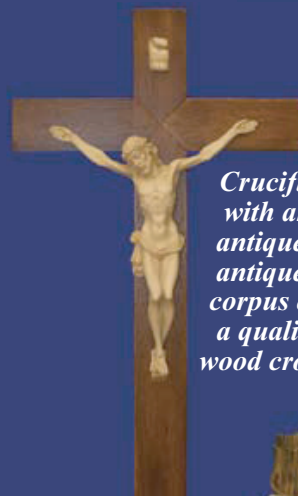

Beautiful Crucifixes from Italy

Crucifix by Ennio Furiesi has a hand-painted alabaster corpus & is on a quality wood cross.

1617-C 27"

Crucifix at the right by Ennio Furiesi is in hand-painted alabaster.

Crucifix at the left has a white alabaster corpus & is on a quality wood cross.

Crucifix in a hand-painted alabaster corpus & on a quality wood cross.

ES-830-C
26 1/2"

Crucifix is in hand-painted alabaster on a quality wood cross.

The Capodimonte Crucifix at the right is by Luciano Cazzola.

Made of hand-painted porcelain on a walnut cross.

Crucifix with an antiqued porcelain corpus on a quality wood cross.

EG-1209-P
16"

Crucifix in hand-painted alabaster on a quality wood cross.