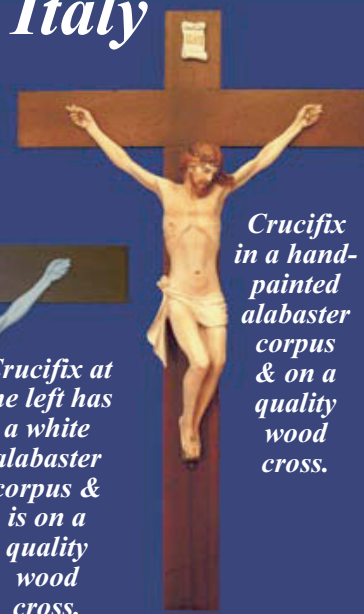

Beautiful Crucifixes from Italy

Crucifix by Ennio Furiesi has a hand-painted alabaster corpus & is on a quality wood cross.

1617-C 27"

Crucifix at the right by Ennio Furiesi is in hand-painted alabaster.

Crucifix at the left has a white alabaster corpus & is on a quality wood cross.

Crucifix in a hand-painted alabaster corpus & on a quality wood cross.

ES-830-C
26 1/2"

Crucifix is in hand-painted alabaster on a quality wood cross.

The Capodimonte Crucifix at the right is by Luciano Cazzola.

Made of hand-painted porcelain on a walnut cross.

Crucifix with an antiqued porcelain corpus on a quality wood cross.

EG-1209-P
16"

Crucifix in hand-painted alabaster on a quality wood cross.