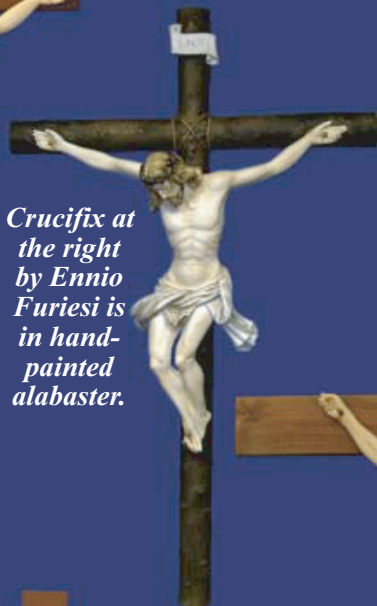

Beautiful Crucifixes from Italy

Crucifix by Ennio Furiesi has a hand-painted alabaster corpus & is on a quality wood cross.

1617-C 27"

Crucifix at the right by Ennio Furiesi is in hand-painted alabaster.

Crucifix at the left has a white alabaster corpus & is on a quality wood cross.

Crucifix in a hand-painted alabaster corpus & on a quality wood cross.

ES-830-C
26 1/2"

Crucifix is in hand-painted alabaster on a quality wood cross.

The Capodimonte Crucifix at the right is by Luciano Cazzola.

Made of hand-painted porcelain on a walnut cross.

Crucifix with an antiqued porcelain corpus on a quality wood cross.

EG-1209-P
16"

Crucifix in hand-painted alabaster on a quality wood cross.