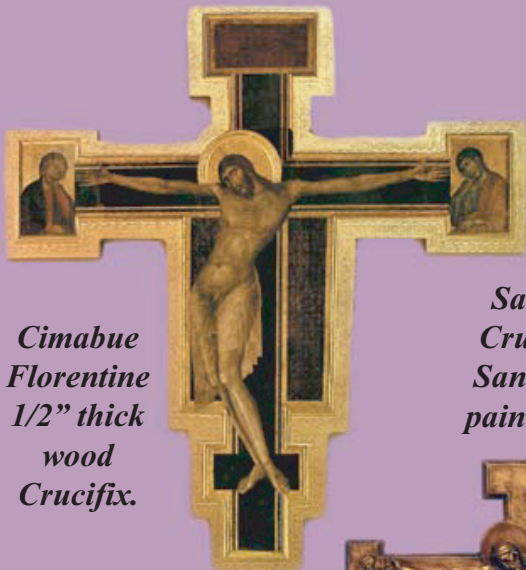

**UNIQUE QUALITY CRUCIFIXES FROM ITALY**

*Holy Spirit Crucifix below is in white alabaster with gold painted highlights*

**ET-36-BR 14"**  
Byzantine alabaster crucifix. Also available in antiqued ivory Finish, ET-36-W

*Beautiful baroque styled crucifix*

**MA-660-M 14"**  
Lightly hand-painted alabaster corpus on a quality wood cross

**MA-661-C 18"**  
Hand-painted alabaster corpus on a quality wood cross  
**MA-660-C 14"**  
**MA-662-C 22"**

*Antique brass crucifix*

**AF-2018-W 7 1/2"**  
Holy Spirit crucifix

**FB-423 10?"**  
Standing antique brass crucifix

**FB-370 14"**  
Standing antique brass crucifix

*Antique brass crucifix*

*Cimabue Florentine 1/2" thick wood Crucifix.*

**835-C 22 1/2"**

*San Damiano Crucifix by Ado Santini in hand-painted alabaster.*

**AD-495-AD 20"**

*Crucifix in antiqued brass.*

**B-196 16 1/2"**

*Cimabue Crucifix by Ado Santini in bronzed colored alabaster.*