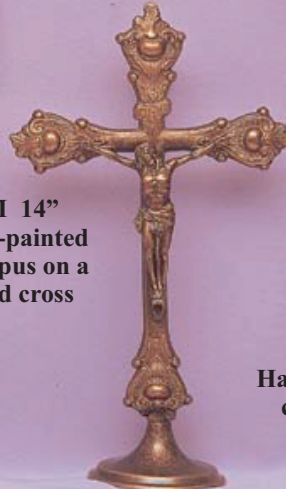

**UNIQUE QUALITY CRUCIFIXES FROM ITALY**

*Holy Spirit Crucifix below is in white alabaster with gold painted highlights*

**ET-36-BR 14"**  
Byzantine alabaster crucifix. Also available in antiqued ivory Finish, ET-36-W

*Beautiful baroque styled crucifix*

**MA-660-M 14"**  
Lightly hand-painted alabaster corpus on a quality wood cross

**MA-661-C 18"**  
Hand-painted alabaster corpus on a quality wood cross  
**MA-660-C 14"**  
**MA-662-C 22"**

*Antique brass crucifix*

**AF-2018-W 7 1/2"**  
Holy Spirit crucifix

**FB-423 10?"**  
Standing antique brass crucifix

**FB-370 14"**  
Standing antique brass crucifix

*Antique brass crucifix*

*Cimabue Florentine 1/2" thick wood Crucifix.*

**835-C 22 1/2"**

*San Damiano Crucifix by Ado Santini in hand-painted alabaster.*

**AD-495-AD 20"**

*Crucifix in antiqued brass.*

**B-196 16 1/2"**

*Cimabue Crucifix by Ado Santini in bronzed colored alabaster.*