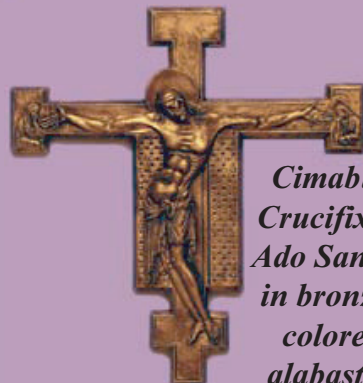

**UNIQUE QUALITY CRUCIFIXES FROM ITALY**

*Holy Spirit Crucifix below is in white alabaster with gold painted highlights*

**ET-36-BR 14"**  
Byzantine alabaster crucifix. Also available in antiqued ivory Finish, ET-36-W

*Beautiful baroque styled crucifix*

**MA-660-M 14"**  
Lightly hand-painted alabaster corpus on a quality wood cross

**MA-661-C 18"**  
Hand-painted alabaster corpus on a quality wood cross  
**MA-660-C 14"**  
**MA-662-C 22"**

*Antique brass crucifix*

**AF-2018-W 7 1/2"**  
Holy Spirit crucifix

**FB-423 10?"**  
Standing antique brass crucifix

**FB-370 14"**  
Standing antique brass crucifix

*Antique brass crucifix*

*Cimabue Florentine 1/2" thick wood Crucifix.*

**835-C 22 1/2"**

*San Damiano Crucifix by Ado Santini in hand-painted alabaster.*

**AD-495-AD 20"**

*Crucifix in antiqued brass.*

**B-196 16 1/2"**

*Cimabue Crucifix by Ado Santini in bronzed colored alabaster.*