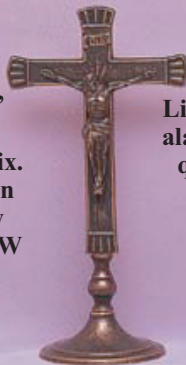

**UNIQUE QUALITY CRUCIFIXES FROM ITALY**

*Holy Spirit Crucifix below is in white alabaster with gold painted highlights*

**ET-36-BR 14"**  
Byzantine alabaster crucifix. Also available in antiqued ivory Finish, ET-36-W

*Beautiful baroque styled crucifix*

**MA-660-M 14"**  
Lightly hand-painted alabaster corpus on a quality wood cross

**MA-661-C 18"**  
Hand-painted alabaster corpus on a quality wood cross  
**MA-660-C 14"**  
**MA-662-C 22"**

*Antique brass crucifix*

**AF-2018-W 7 1/2"**  
Holy Spirit crucifix

**FB-423 10?"**  
Standing antique brass crucifix

**FB-370 14"**  
Standing antique brass crucifix

*Antique brass crucifix*

*Cimabue Florentine 1/2" thick wood Crucifix.*

**835-C 22 1/2"**

*San Damiano Crucifix by Ado Santini in hand-painted alabaster.*

**AD-495-AD 20"**

*Crucifix in antiqued brass.*

**B-196 16 1/2"**

*Cimabue Crucifix by Ado Santini in bronzed colored alabaster.*